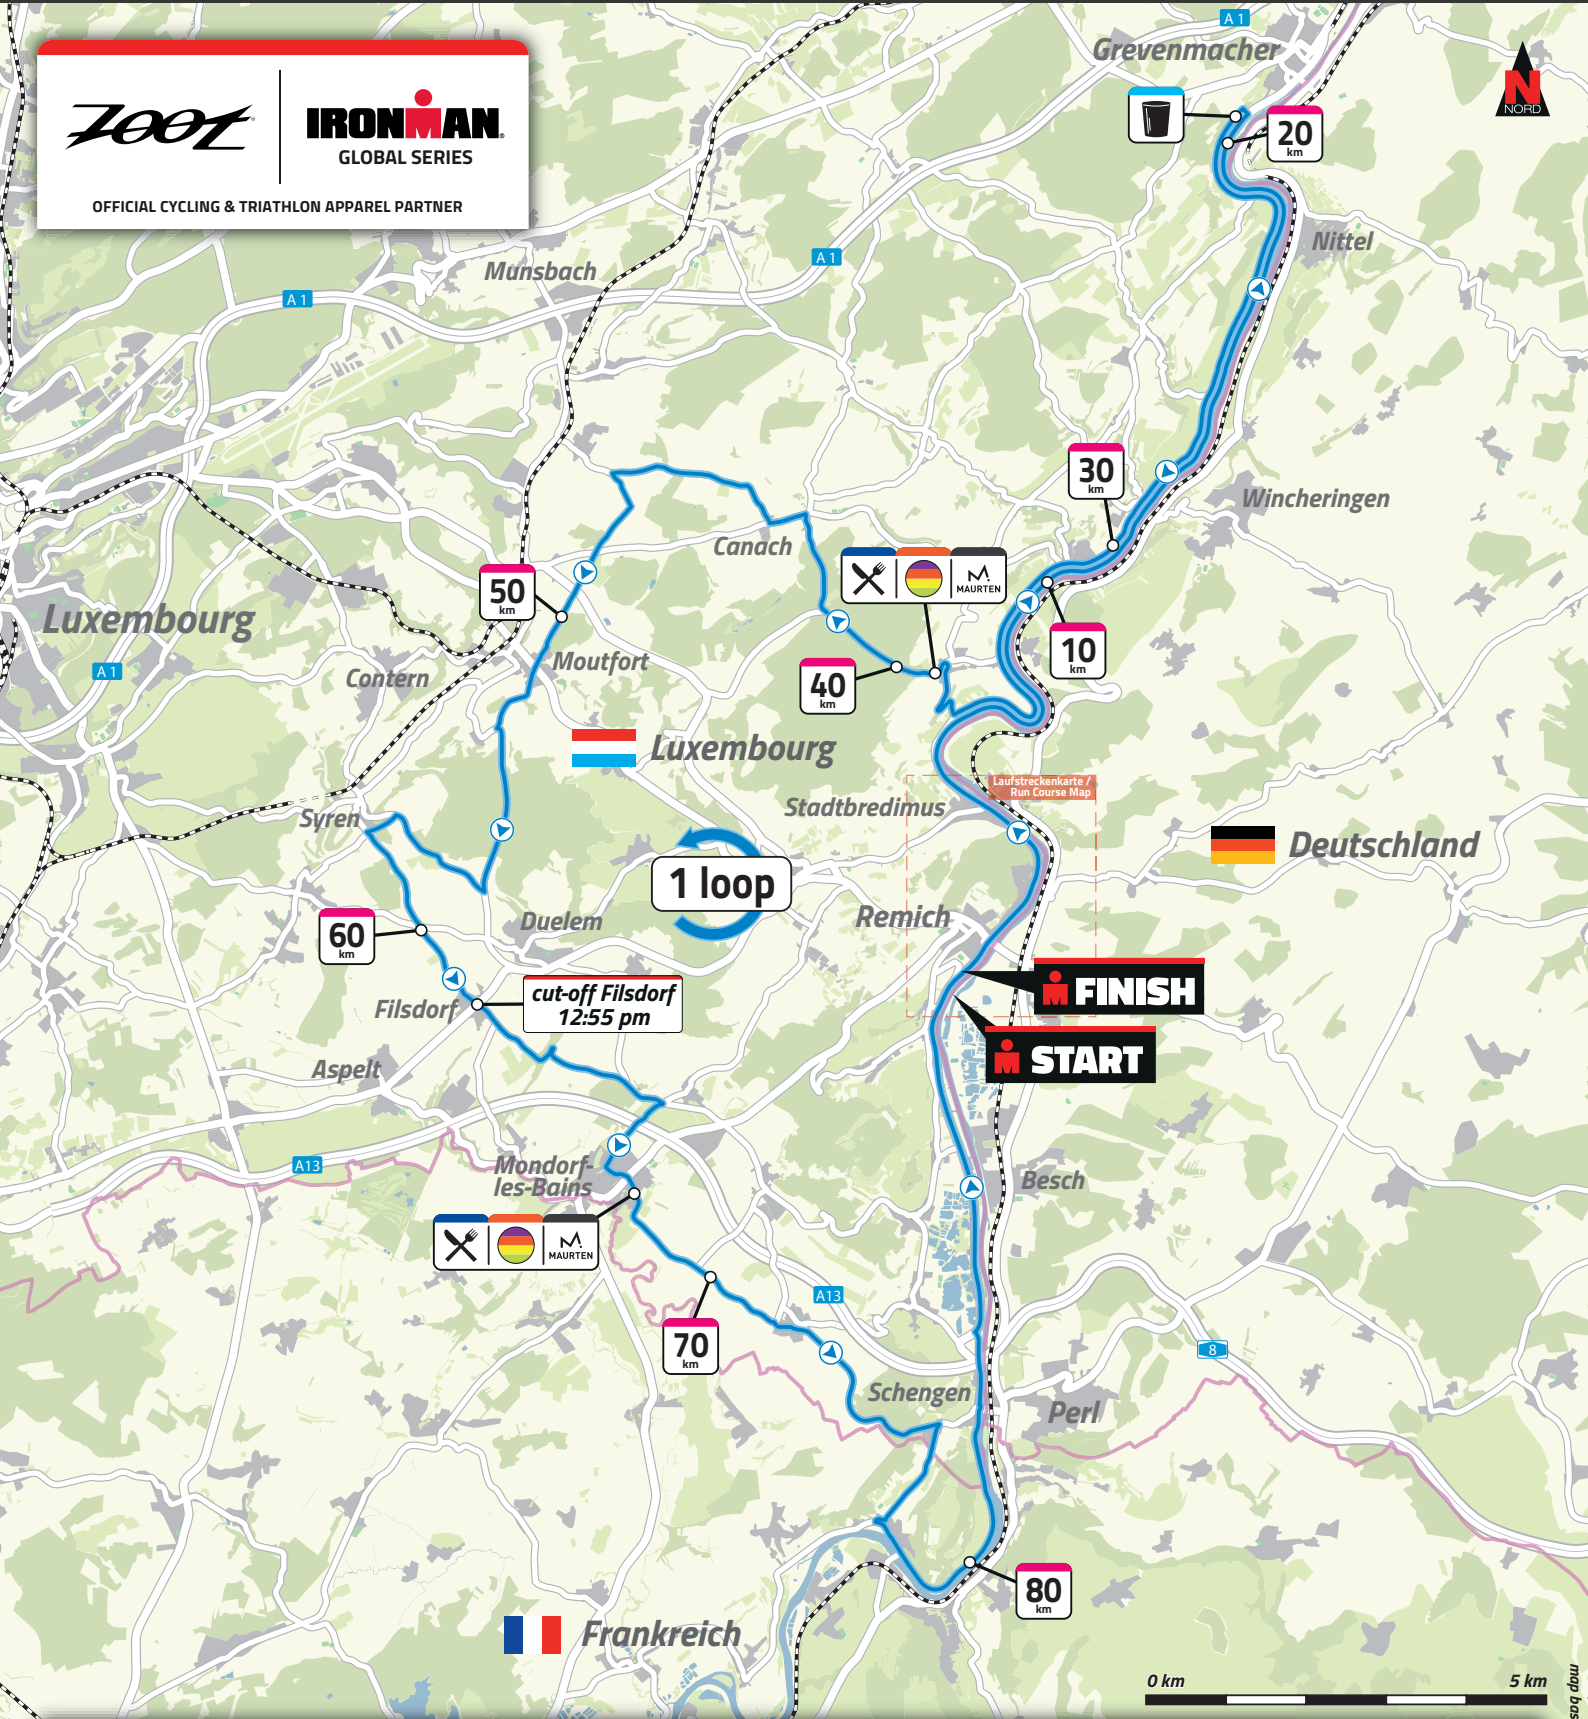

OFFICIAL CYCLING & TRIATHLON APPAREL PARTNER

90 km - 580 Höhenmeter / altitude difference

-  Swim course
-  Bike course
-  Run course
-  20 km Kilometer
-  Aid station
-  Precision 1000 Electrolyte drink
-  Maurten
-  Wasser Water station