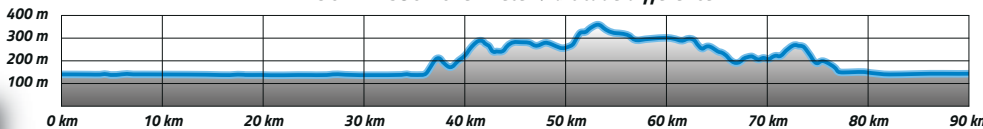

OFFICIAL CYCLING & TRIATHLON APPAREL PARTNER

90 km - 580 Höhenmeter / altitude difference

-  Swim course
-  Bike course
-  Run course
-  20 km Kilometer
-  Aid station
-  Precision 1000 Electrolyte drink
-  Maurten
-  Wasser Water station